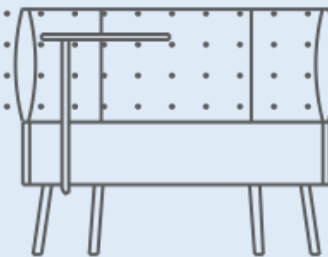

Three backrests heights of the lounge seating for different individual needs.