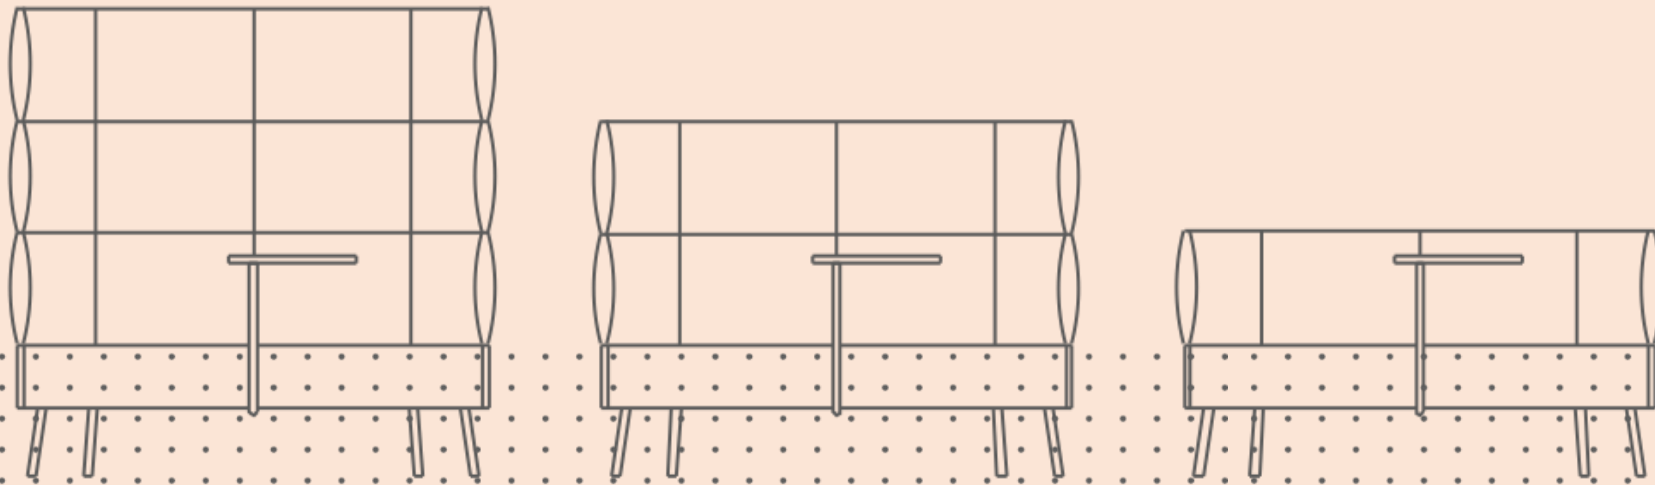

CUMULUS

LOUNGE SEATING

narbutas

CUMULUS – universal lounge seating system
creating comfortable space for work or retreat.

Kazuko Okamoto

Designer

“I think that it is interesting to create furniture proposing how to use, how to live, how to make of the place without being seized with an existing concept.”

Cumulus project by Narbutas Furniture Company together with Sedes Regia.

Three backrests heights of the lounge seating for different individual needs.

Different colours of backrests and seats can be combined.

Two seater armchair is perfect for indulging in conversation with your colleagues while drinking a cup of coffee.

CUMULUS lounge seating can be combined together for different purposes:

- to divide office spaces;
- to create individual work spaces;
- to create few small meeting spots in an open office.

For your convenience the swivel table for single seater armchair can be placed on either left or right side; for two-seater armchair it can be placed in the center.

narbutas