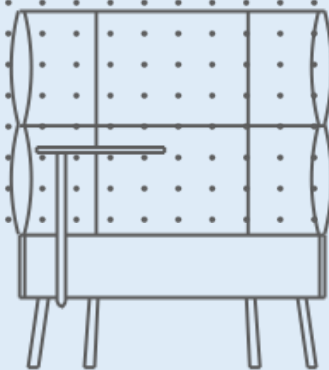

Three backrests heights of the lounge seating for different individual needs.