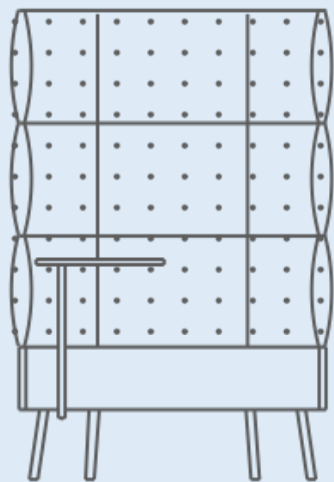

Three backrests heights of the lounge seating for different individual needs.