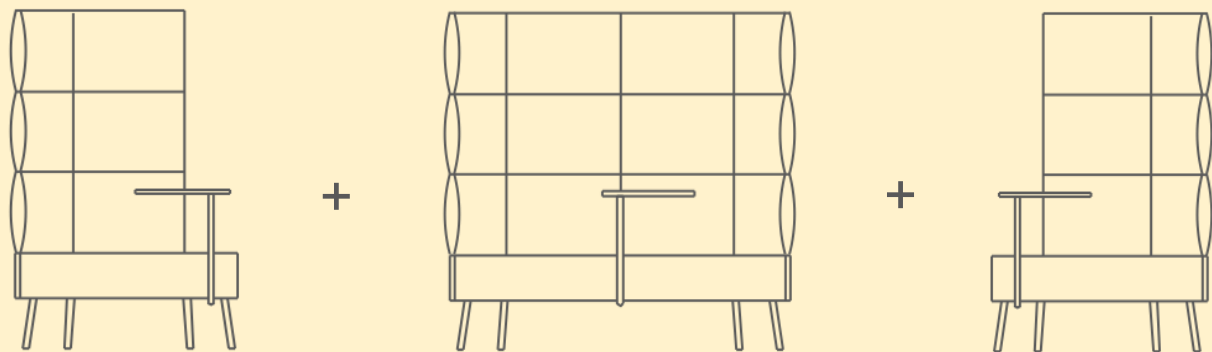

Cumulus project by Narbutas Furniture Company together with Sedes Regia.

Three backrests heights of the lounge seating for different individual needs.

Different colours of backrests and seats can be combined.

Two seater armchair is perfect for indulging in conversation with your colleagues while drinking a cup of coffee.

CUMULUS lounge seating can be combined together for different purposes:

- to divide office spaces;
- to create individual work spaces;
- to create few small meeting spots in an open office.

For your convenience the swivel table for single seater armchair can be placed on either left or right side; for two-seater armchair it can be placed in the center.

narbutas