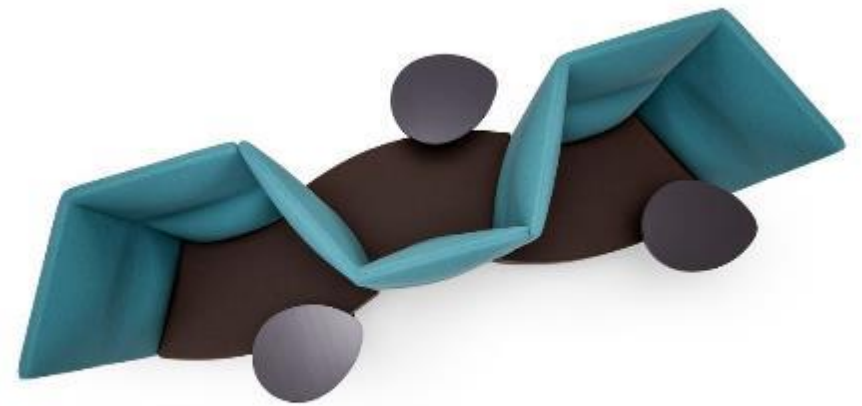

CUMULUS

LOUNGE SEATING

narbutas

CUMULUS – universal lounge seating system
creating comfortable space for work or retreat.

Kazuko Okamoto

Designer

“I think that it is interesting to create furniture proposing how to use, how to live, how to make of the place without being seized with an existing concept.”

Cumulus project by Narbutas Furniture Company together with Sedes Regia.

Three backrests heights of the lounge seating for different individual needs.

Different colours of backrests and seats can be combined.

Two seater armchair is perfect for indulging in conversation with your colleagues while drinking a cup of coffee.

CUMULUS lounge seating can be combined together for different purposes:

- to divide office spaces;
- to create individual work spaces;
- to create few small meeting spots in an open office.

For your convenience the swivel table for single seater armchair can be placed on either left or right side; for two-seater armchair it can be placed in the center.

narbutas