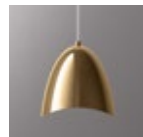

Pendant lamp

MIRAGE

Pendant lamp in powder coated metal, ceiling rose in matching finish.

Lampada a sospensione in metallo verniciato con rosone in tinta.

9,6W LED
220-240V
2700K
CRI80
T/fase

CE IP20   800lm UGR₁₉

DESIGN LIGHTING

LAMP FINISH OPTIONS FINITURE LAMPADA

White

Polished
Chrome

Polished
Copper

Polished
Gold

CEILING ROSE ROSONE

White

Polished
Chrome

Polished
Copper

Polished
Gold