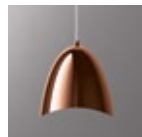

Pendant lamp

MIRAGE

Pendant lamp in powder coated metal, ceiling rose in matching finish.

Lampada a sospensione in metallo verniciato con rosone in tinta.

9,6W LED
220-240V
2700K
CRI80
T/fase

CE IP20   800lm UGR₁₉

DESIGN LIGHTING

LAMP FINISH OPTIONS FINITURE LAMPADA

White

Polished
Chrome

Polished
Copper

Polished
Gold

CEILING ROSE ROSONE

White

Polished
Chrome

Polished
Copper

Polished
Gold