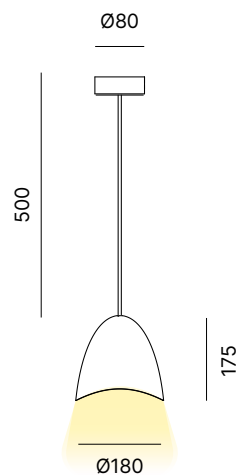

Pendant lamp

MIRAGE

Pendant lamp in powder coated metal, ceiling rose in matching finish.

Lampada a sospensione in metallo verniciato con rosone in tinta.

9,6W LED
220-240V
2700K
CRI80
T/fase

CE IP20   800lm UGR₁₉