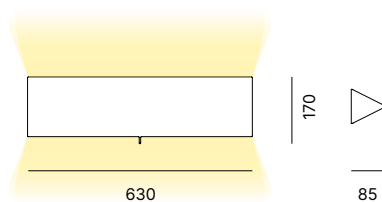

Wall lamp in powder coated metal.
Lampada a parete in metallo verniciato.

Shadow 33

17W LED
1600 lm
220-240V
2700K
CRI80
T/fase

Shadow 63

25,5W LED
2400 lm
220-240V
2700K
CRI80
T/fase

CE IP20   UGR₁₉

SHADE FINISH OPTIONS
FINITURE PARALUME