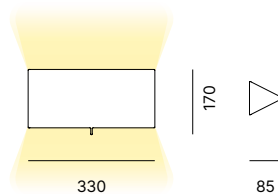

Wall lamp in powder coated metal.
Lampada a parete in metallo verniciato.

Shadow 33

17W LED
1600 lm
220-240V
2700K
CRI80
T/fase

Shadow 63

25,5W LED
2400 lm
220-240V
2700K
CRI80
T/fase

CE IP20   UGR₁₉

SHADE FINISH OPTIONS
FINITURE PARALUME