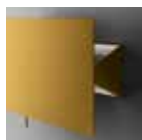

Wall lamp in powder coated metal.
Lampada a parete in metallo verniciato.

Shadow 33

17W LED
1600 lm
220-240V
2700K
CRI80
T/fase

Shadow 63

25,5W LED
2400 lm
220-240V
2700K
CRI80
T/fase

CE IP20   UGR₁₉

SHADE FINISH OPTIONS
FINITURE PARALUME

Matt White

Gold

Bronze

Corten