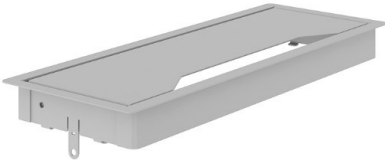

With cut-out for grommet

With cut-out (scallop) for wire management

Desk length: 1200 / 1400 / 1600 mm
Desk width: 700 / 800

Telescopic frame

With adjustable electric legs
(2-level columns)

2 types of feet

F

G

Accessories:

Must be ordered
for desktops with cut-out

Metal grommet
317x119 mm, H=27 mm

Optional:

Cable trays

Power socket
blocks