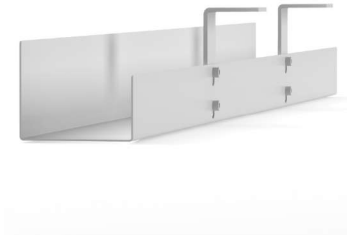

F

G

Accessories:

Must be ordered
for desktops with cut-out

Metal grommet
317x119 mm, H=27 mm

Optional:

Cable trays

Power socket
blocks

Cable ducts

Screens

Felt-lined metal
drawer with lock

B-ACTIVE

More freedom

More physical activity

More productivity