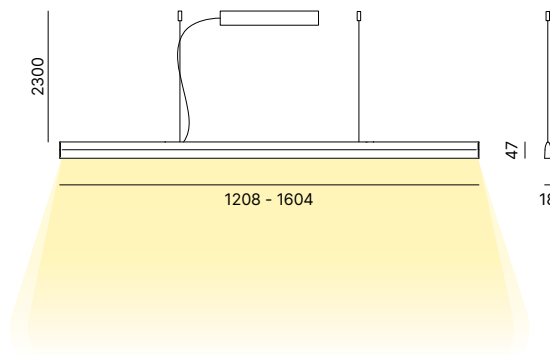

# FLY

Pendant lamp in powder coated aluminium.  
Lampada a sospensione in alluminio verniciato.

Fly 120	Fly 160
23W LED	27W LED
2438 lm	2862 lm
3000K	3000K
CRI90	CRI90
ON-OFF	ON-OFF

DESIGN LIGHTING

CE IP20 24V MacAdam Step 3 UGR<sub>19</sub>