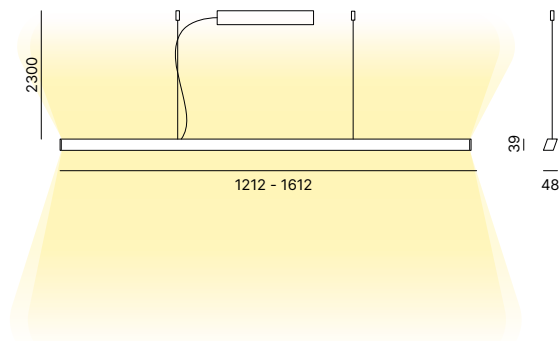

Pendant lamp in powder coated aluminium.
Lampada a sospensione in alluminio verniciato.

Eustress 120	Eustress 160
37W LED	45W LED
3922 lm	4770 lm
3000K	3000K
CRI90	CRI90
ON-OFF All in one	ON-OFF All in one

DESIGN LIGHTING

CE IP20 24V MacAdam Step 3 UGR₁₉

LAMP FINISH OPTIONS
FINITURE LAMPADA

Anodized aluminium

Matt White

Gold

Bronze

Corten