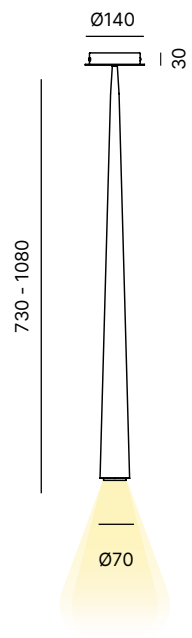

Ceiling lamp in powder coated aluminium.  
Lampada a soffitto in alluminio verniciato.

6,3W LED  
220-240V  
2700K  
CRI90  
T/fase | DALI/Push dimm

CE IP20    880lm  MacAdam Step 3  
UGR<sub>19</sub>

DESIGN LIGHTING