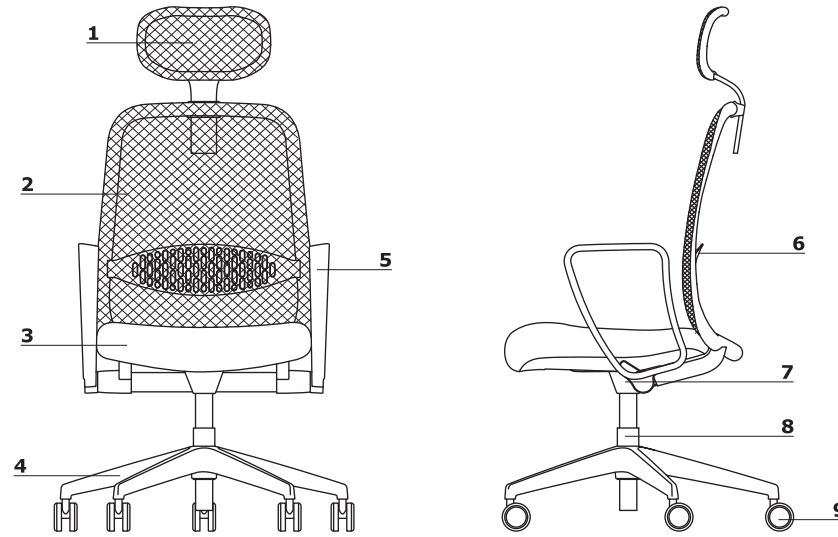

Technical specification

- 1 OPTION WITH EXTRA CHARGE** - headrest - black, grey mesh
- 2 Backrest** - black, grey mesh; 15° tilt
- 3 Seat** - moulded foam, flame retardant, density of 50 kg/m³, upholstered
- 4 Base** - 5-star, polypropylene, Ø=680 mm, h=124 mm; OPTION WITH EXTRA CHARGE - 5-star, polished aluminium, Ø=680 mm, h=124 mm
- 5 Armrests** - polyurethane, colour: black
- 6 Lumbar support** - manual height adjustment (45 mm)
- 7 Weighting mechanism** - adjusts the backrest and seat tilting according to the user's weight - no manual adjustment of the tilting spring required
- 8 Actuator** - steal gas spring; adjustment range 100 mm; colour: chrome or black
- 9 Castors** - Ø65 mm, for soft floors PP+PA, colour: black; OPTION WITH EXTRA CHARGE - for hard floors PP+PA, colour: black

Dimensions (mm)