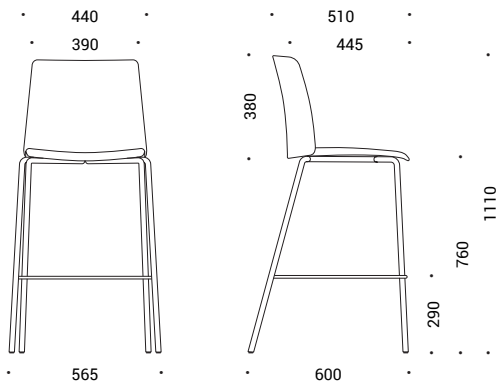

Castors

- Rubber free wheel castors for hard floor, Ø50 mm;
- PA (polyamide) free wheel castors for soft floor, Ø50 mm.

Accessories

- Right-hand folding table (for chairs with armrests only) – body made out of plastic, tabletop from 16 mm MFC (melamine) with ABS edging;
- Trolley for transporting chairs (except with high frame).
- Chair connectors available for both 4-leg and sled type bases.

Stacking

- Chairs with 4-leg frames can be stacked up to 6 pcs;
- Chairs with sled frames – up to 6 pcs;
- Chairs with armrests – up to 5 pcs.

Stacking with trolley

- Chairs with 4-leg frames can be stacked up to 10 pcs;
- Chairs with sled frames – up to 10 pcs;
- Chairs with armrests – up to 10 pcs.

RANGE

Visitor, conference & dining chairs

Trolley

High chairs

Optional

Connectors for 4-leg
base chairs

Connectors for sled
base chairs

Right-hand folding table
for chairs with armrests