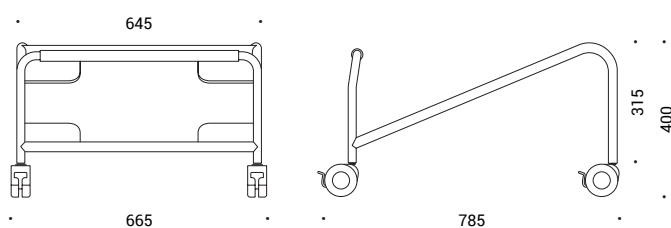

Castors

- Rubber free wheel castors for hard floor, Ø50 mm;
- PA (polyamide) free wheel castors for soft floor, Ø50 mm.

Accessories

- Right-hand folding table (for chairs with armrests only) – body made out of plastic, tabletop from 16 mm MFC (melamine) with ABS edging;
- Trolley for transporting chairs (except with high frame).
- Chair connectors available for both 4-leg and sled type bases.

Stacking

- Chairs with 4-leg frames can be stacked up to 6 pcs;
- Chairs with sled frames – up to 6 pcs;
- Chairs with armrests – up to 5 pcs.

Stacking with trolley

- Chairs with 4-leg frames can be stacked up to 10 pcs;
- Chairs with sled frames – up to 10 pcs;
- Chairs with armrests – up to 10 pcs.

RANGE

Visitor, conference & dining chairs

Trolley