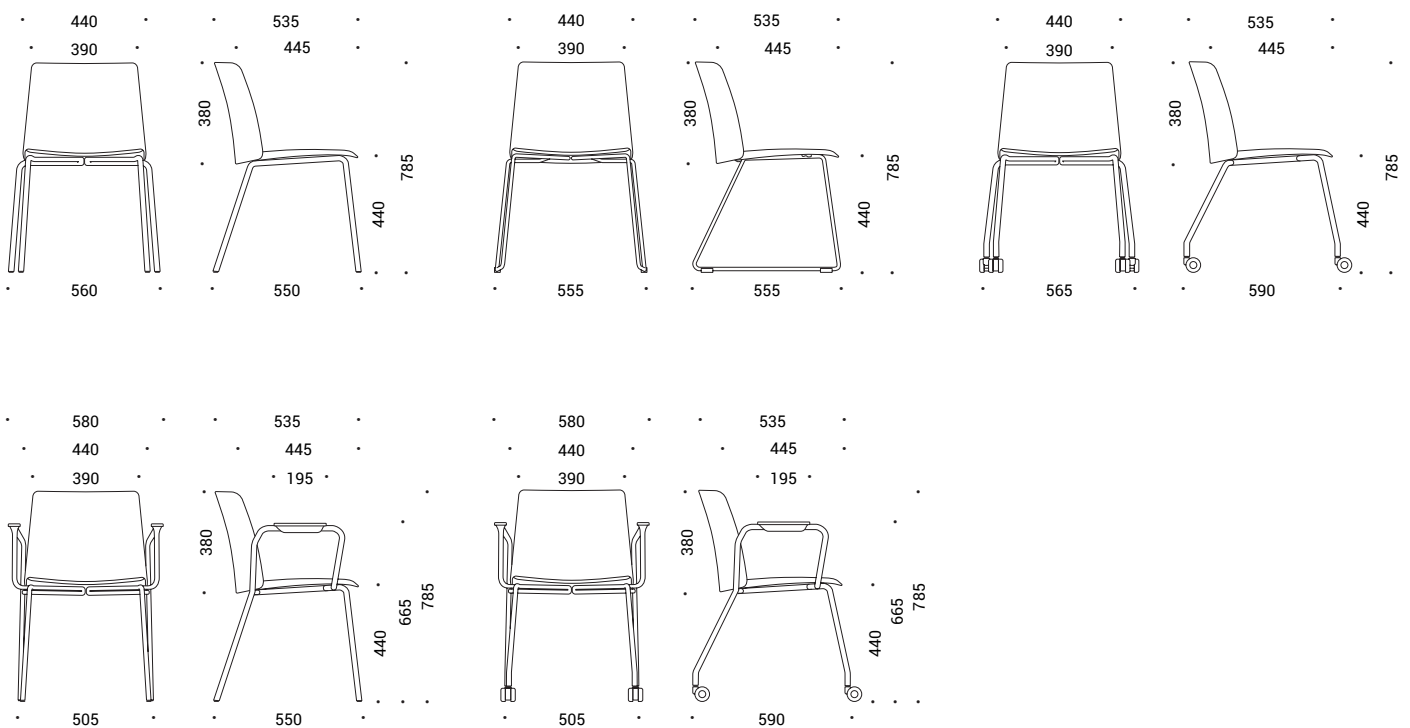

Bases

- Powder coated 4-leg frame, Ø18 mm steel tube, plastic glides with or without felt;
- Powder coated 4-leg frame with armrests, Ø18 mm steel tube, plastic glides with or without felt, armrests from high quality PP (polypropylene) plastic, matching backrest colour;
- Powder coated 4-leg frame, Ø18 mm steel tube, castors for soft and hard floor;
- Powder coated 4-leg frame with armrests, Ø18 mm steel tube, castors for soft and hard floor, armrests from high quality PP (polypropylene) plastic, matching backrest colour;
- Powder coated sled frame, Ø11 mm steel rod, clear plastic glides with or without felt;

Castors

- Rubber free wheel castors for hard floor, Ø50 mm;
- PA (polyamide) free wheel castors for soft floor, Ø50 mm.

Accessories

- Right-hand folding table (for chairs with armrests only) – body made out of plastic, tabletop from 16 mm MFC (melamine) with ABS edging;
- Trolley for transporting chairs (except with high frame).
- Chair connectors available for both 4-leg and sled type bases.

Stacking

- Chairs with 4-leg frames can be stacked up to 6 pcs;
- Chairs with sled frames – up to 6 pcs;
- Chairs with armrests – up to 5 pcs.

Stacking with trolley

- Chairs with 4-leg frames can be stacked up to 10 pcs;
- Chairs with sled frames – up to 10 pcs;
- Chairs with armrests – up to 10 pcs.

RANGE

Visitor, conference & dining chairs

Trolley

High chairs

Optional

Connectors for 4-leg
base chairs

Connectors for sled
base chairs

Right-hand folding table
for chairs with armrests