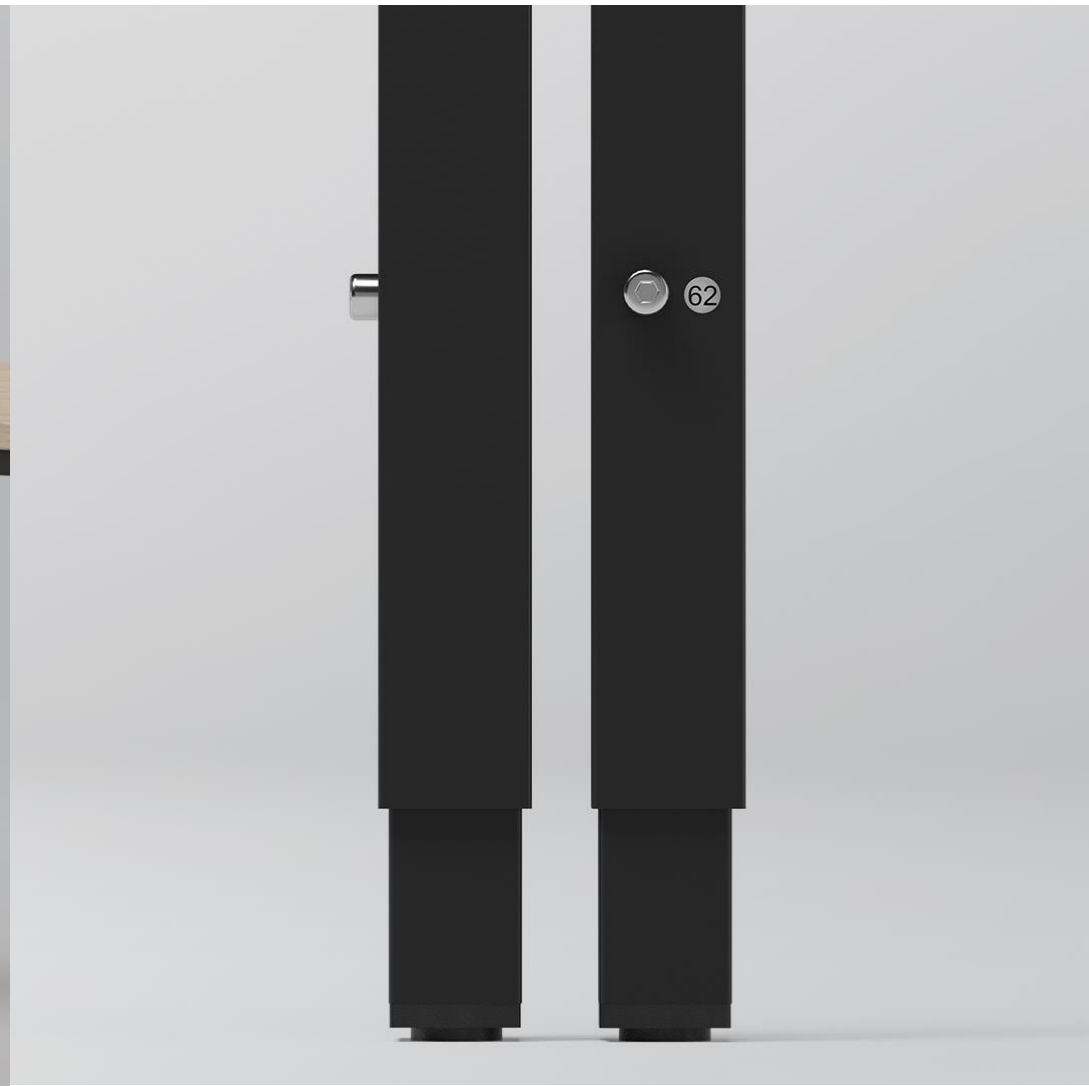

NOVA H deks

Set up ergonomic workspaces