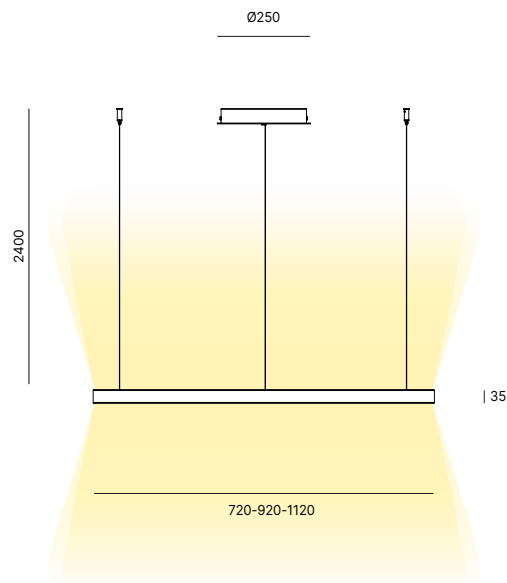

Pendant lamp in powder coated aluminium.
Lampada a sospensione in alluminio verniciato.

Planet 70	Planet 90	Planet 110
2700K	2700K	2700K
CRI90	CRI90	CRI90
ON-OFF All in one	ON-OFF All in one	ON-OFF All in one
Down light	Down light	Down light
28W LED	35W LED	46W LED
4548 lm	5880 lm	7696lm
Up/Down light	Up/Down light	Up/Down light
54W LED	67W LED	88W LED
9096 lm	11760lm	15392lm