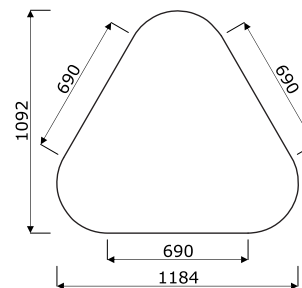

Stool

1 Seat - upholstered, filled with 60 mm thick foam

2 Body - chipboard frame

3 Plant pot - plastic, depth 470 mm

4 Feet - plastic, 3 units

5 Base - lacquered MDF, colour: black