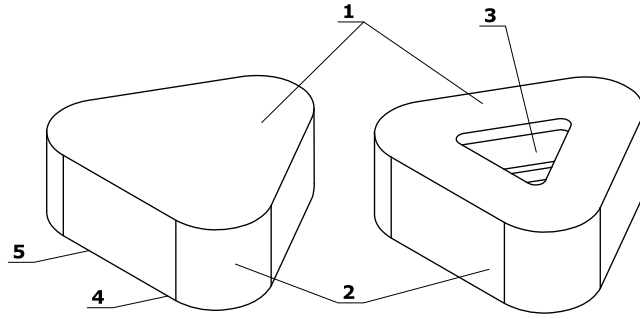

## Cool - stool

## Dimensions (mm)

- 1 360° Seat** - polypropylene base, molded foam, density of 65 kg/m<sup>3</sup>, upholstered
- 2 Gas lift** - polypropylene cover
- 3 Base** - polypropylene, covered in non-slip rubber
- 4 Button** - allowing for height adjustment

\* wobble (left, right)  $\pm 20^\circ$

**Stool**

- 1 Seat** - upholstered, filled with 60 mm thick foam
- 2 Body** - chipboard frame
- 3 Plant pot** - plastic, depth 470 mm
- 4 Feet** - plastic, 3 units
- 5 Base** - lacquered MDF, colour: black

**Dimensions (mm)**