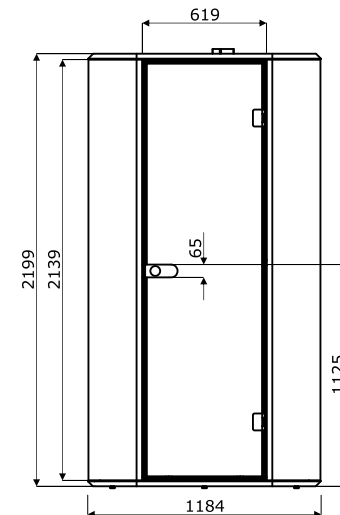

Technical specification

1 Top panel:

- •outside - MDF 28 mm, upholstered, colour: LDS27 - black
- •inside - chipboard 12 mm upholstered, colour: LDS27 - black, two-point lighting; exhaust fans activated by a motion detector(adjustable ventilation speed) ; ventilation grate in the floor

2 Body - 58 mm, upholstered walls with acoustic filling

3 Shelf - MDF board 28 mm, lacquered, measurements: 1070x388x28x28 mm, colour: black

4 Mediabox - 2x230V + 1xUSB + 1xUSB type C

5 Rotary knob - powder coated steel, colour: black

6 Door - toughened glass 8 mm, clear, right

7 Bottom rim:

- •outside - MDF 28 mm, upholstered, colour: LDS27 - black
- •inside - chipboard 18 mm, carpet, colour: graphite

8 Electric hook - up