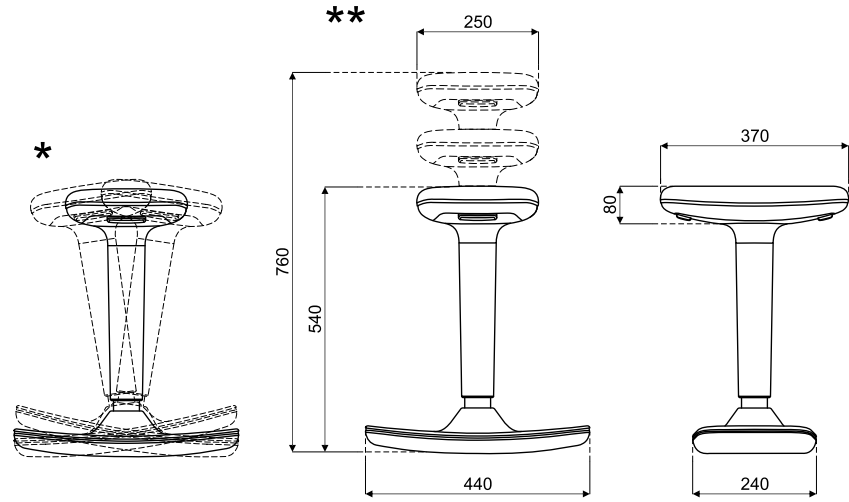

Cool - stool

Dimensions (mm)

1. **1 360° Seat** - polypropylene base, molded foam, density of 65 kg/m³, upholstered
2. **2 Gas lift** - polypropylene cover
3. **3 Base** - polypropylene, covered in non-slip rubber
4. **4 Button** - allowing for height adjustment

* wobble (left, right) $\pm 20^\circ$