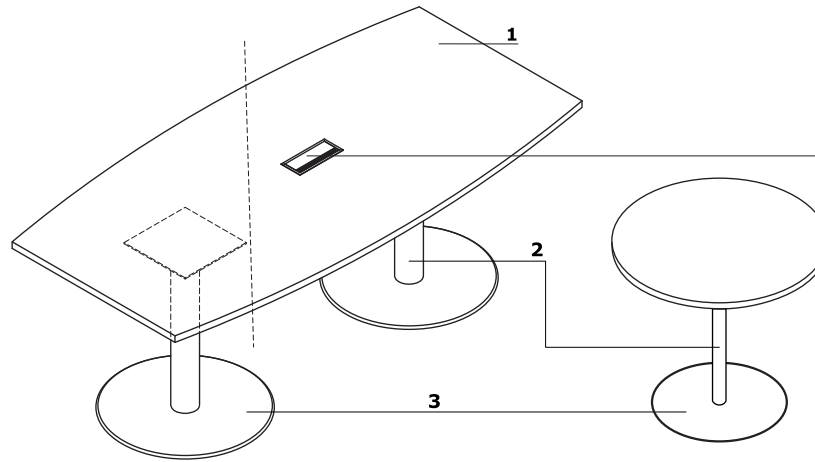

Meeting tables

- 1 **Worktop** - MFC 28 mm, ABS edge 2mm
- 2 **Column** - powder coated steel
- 3 **Disc** - stainless steel INOX

OPTIONS WITH EXTRA CHARGE:

- 4 **Mediabox M14H** - 2xRJ45 (class E, cat. 6); +1 x USB + 1 x HDMI + 4x 230V
- 5 **Mediabox M14** - 2xRJ45 (class E, cat. 6); +1 x USB + 4x 230V
- 6 **Top access M15**
- 7 **Mediabox M06H** - OPTION WITH ADDITIONAL CHARGE - 2x230V+HDMI+USB, colour: anodised aluminium, white, black

2 x RJ45
1 x HDMI
1 x USB

2 x RJ45
1 x USB

1 x HDMI
1 x USB

Chairs arrangement

ST12P

ST24

2x ST14, ST14S

ST12