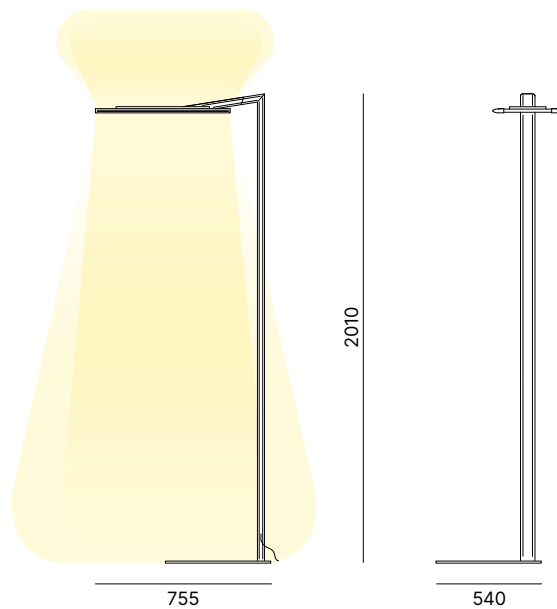

Floor lamp in powder coated aluminium.
Lampada da terra in alluminio verniciato.

Fly 8	Fly 12	Fly 16
88W LED	114W LED	154W LED
8978 lm	12653 lm	18778 lm
110-240V	110-240V	110-240V
3000K	3000K	3000K
CRI90	CRI90	CRI90
Touch Dimm	Touch Dimm	Touch Dimm

CE IP20 LED 24V MacAdam Step 3 UGR₁₉

LAMP FINISH OPTIONS
FINITURE LAMPADA

Matt White

Black goffratino

DETAILS
DETTAGLI

Touch dimmer function

Fly collection

FLY PENDANT
362