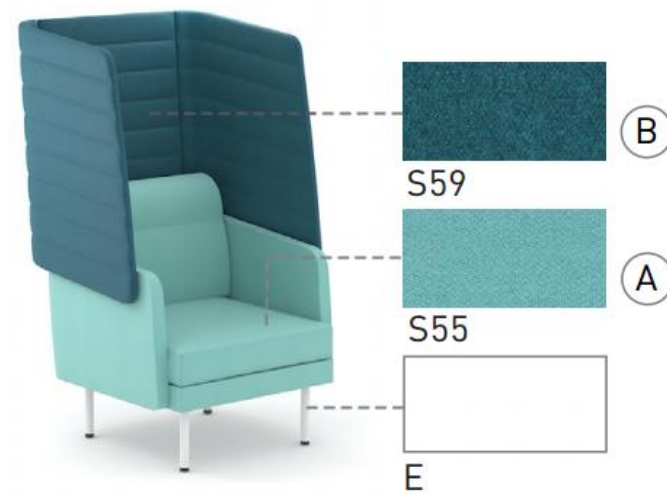

Open space meeting areas

Reception and waiting area

3 different height levels

Colour combinations to set the tone for your office

SHA102	-	S55	E
--------	---	-----	---

Product

Fabric

Legs

SHA103	-	S55	S59	E
--------	---	-----	-----	---

Product

Fabric A

Fabric B

Legs

Colour exchange

Seat and backrest cushions can be easily removed and swapped places.

Simple to combine