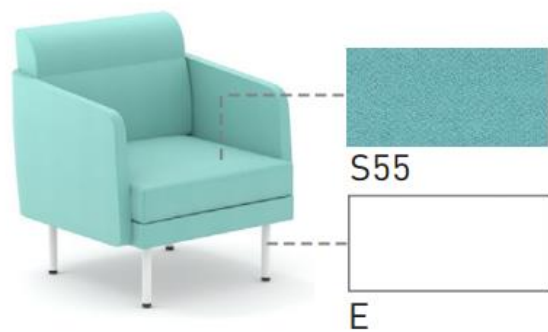

Open space meeting areas

Reception and waiting area

3 different height levels

Colour combinations to set the tone for your office

SHA102	-	S55	E
--------	---	-----	---

Product

Fabric

Legs

SHA103	-	S55	S59	E
--------	---	-----	-----	---

Product

Fabric A

Fabric B

Legs

Colour exchange

Seat and backrest cushions can be easily removed and swapped places.

Simple to combine