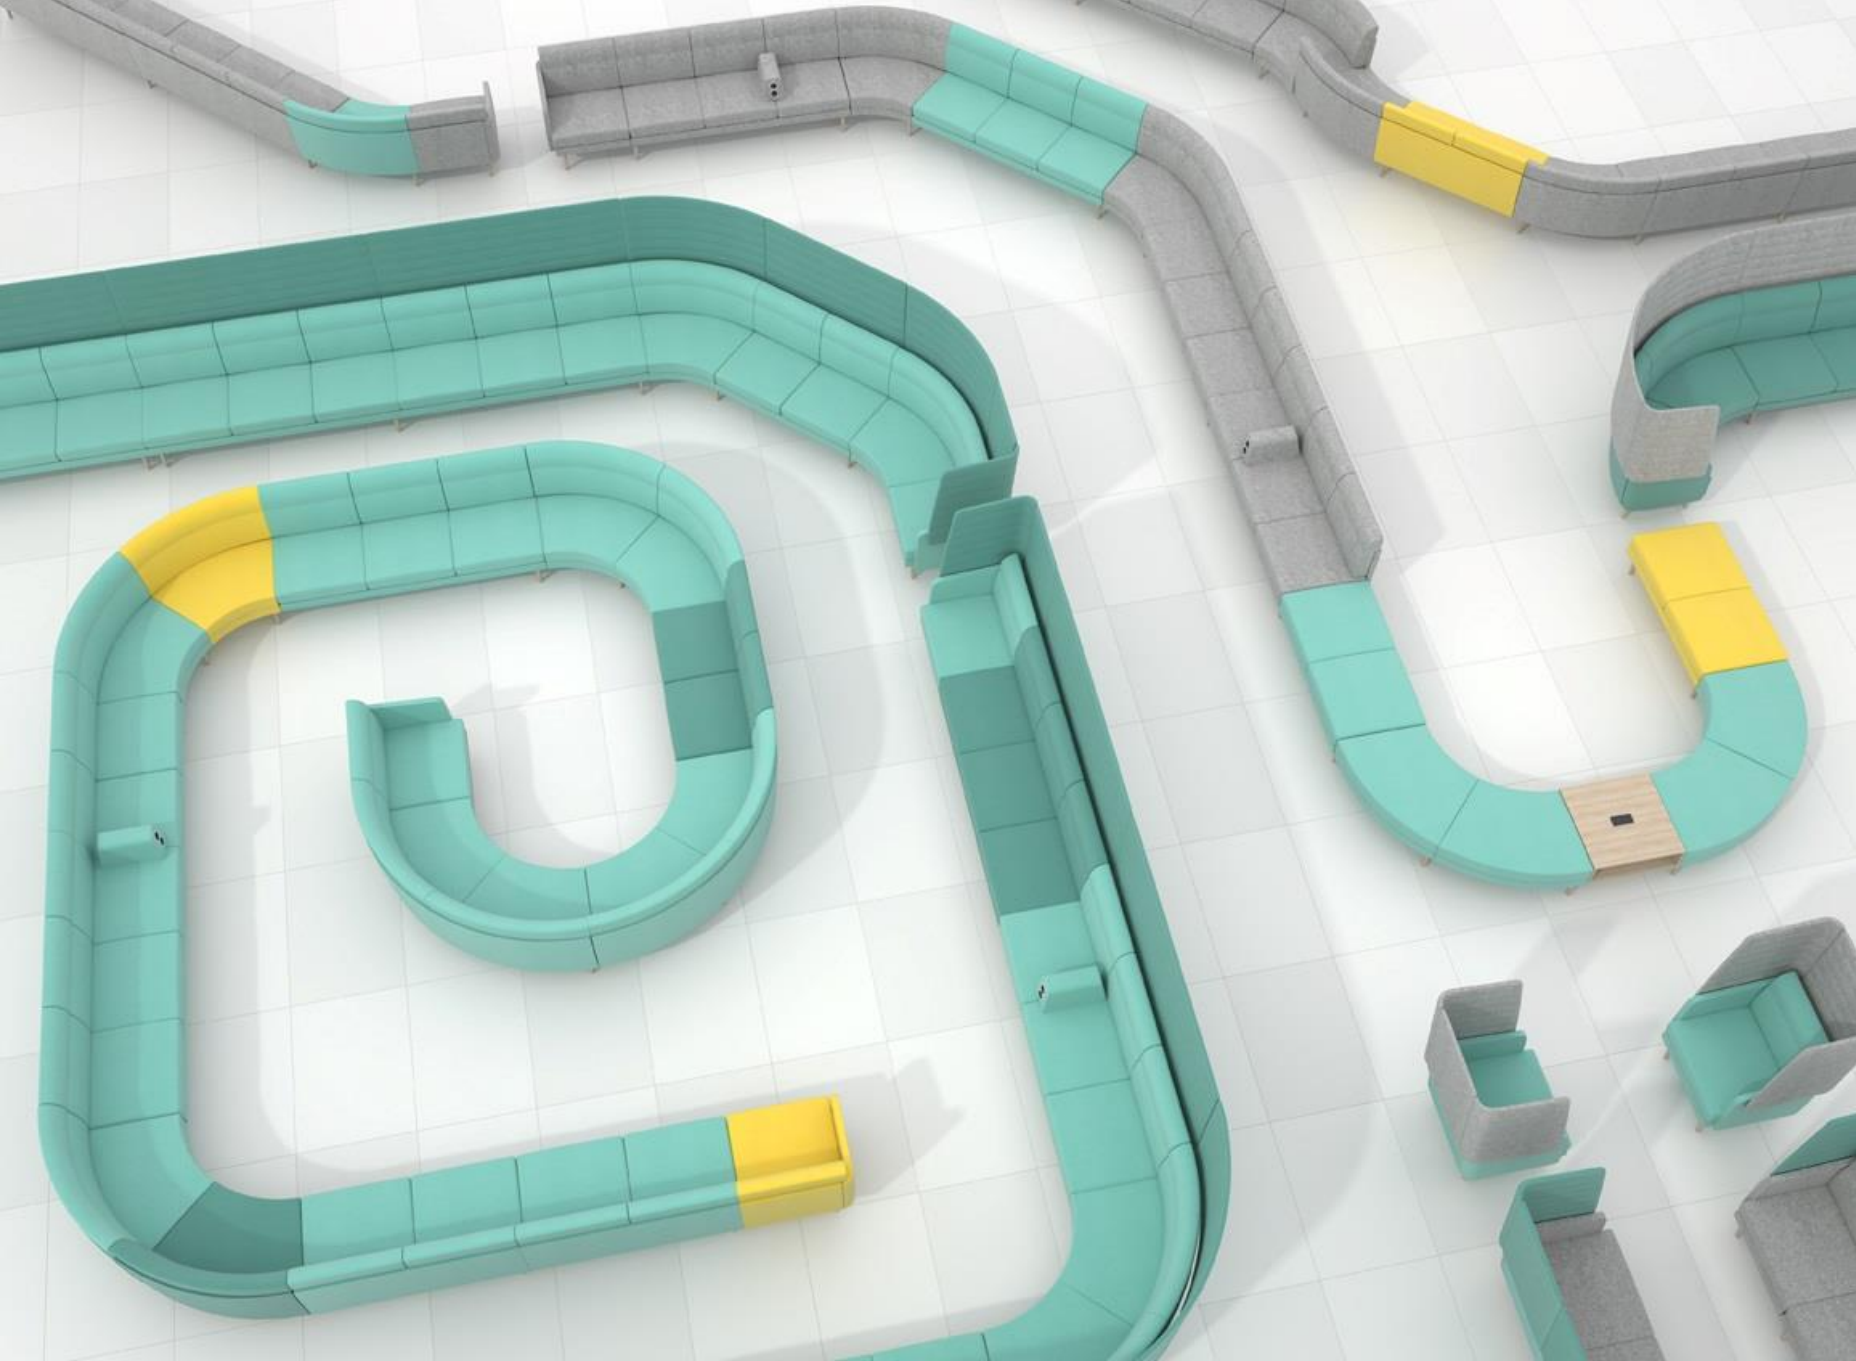

Release your creativity with

ARCIPELAGO