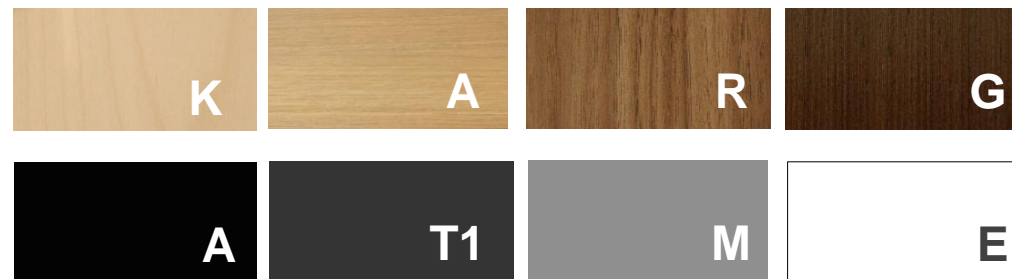

# AMBER

- **Flexible, economic solution.**
- Round or square tabletop.
- Designed by Henrikas Sabaliauskas.

● Melamine

● Veneer

U13

M1

P

D1