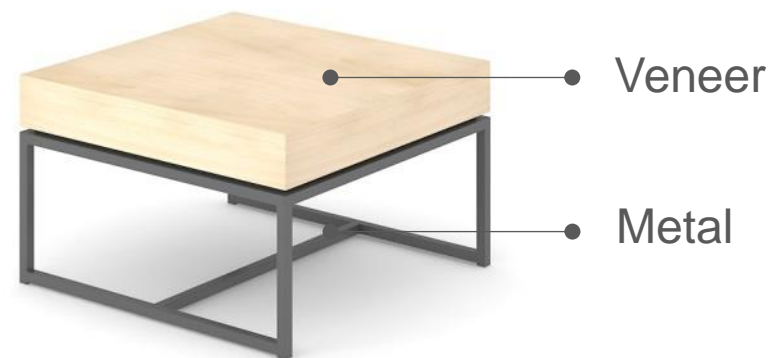

# COFFEE TABLES

NOVUS

AMBER

SITO

MOBI

narbutas

# AMBER

- **Flexible, economic solution.**
- Round or square tabletop.
- Designed by Henrikas Sabaliauskas.

● Melamine

● Veneer

U13

M1

P

D1

# MOBI

- **Easily movable** and **practical** table that is very handy for mobile working, placing a magazine or a cup of coffee.

• Melamine / Veneer

• Painted metal

<b>A</b>	<b>M</b>	<b>E</b>	
<b>P</b>	<b>T</b>	<b>M1</b>	
<b>D2</b>	<b>D1</b>	<b>U</b>	
<b>K</b>	<b>A</b>	<b>R</b>	<b>G</b>