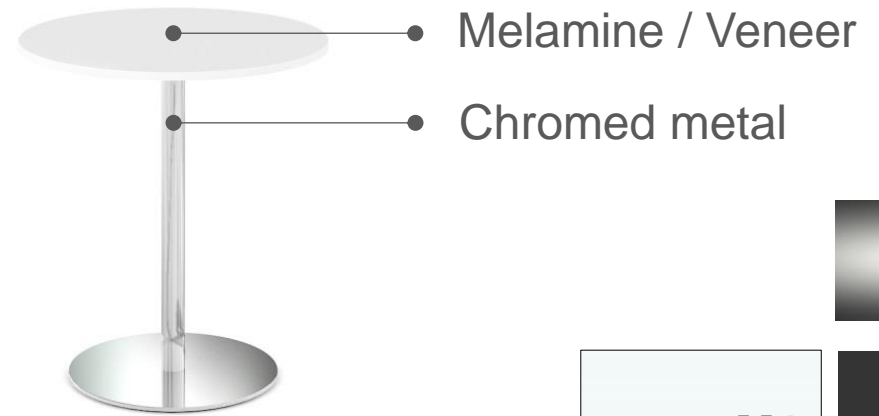

- **Great choice of material combinations.**
- Suitable for waiting, rest zone and informal meetings.