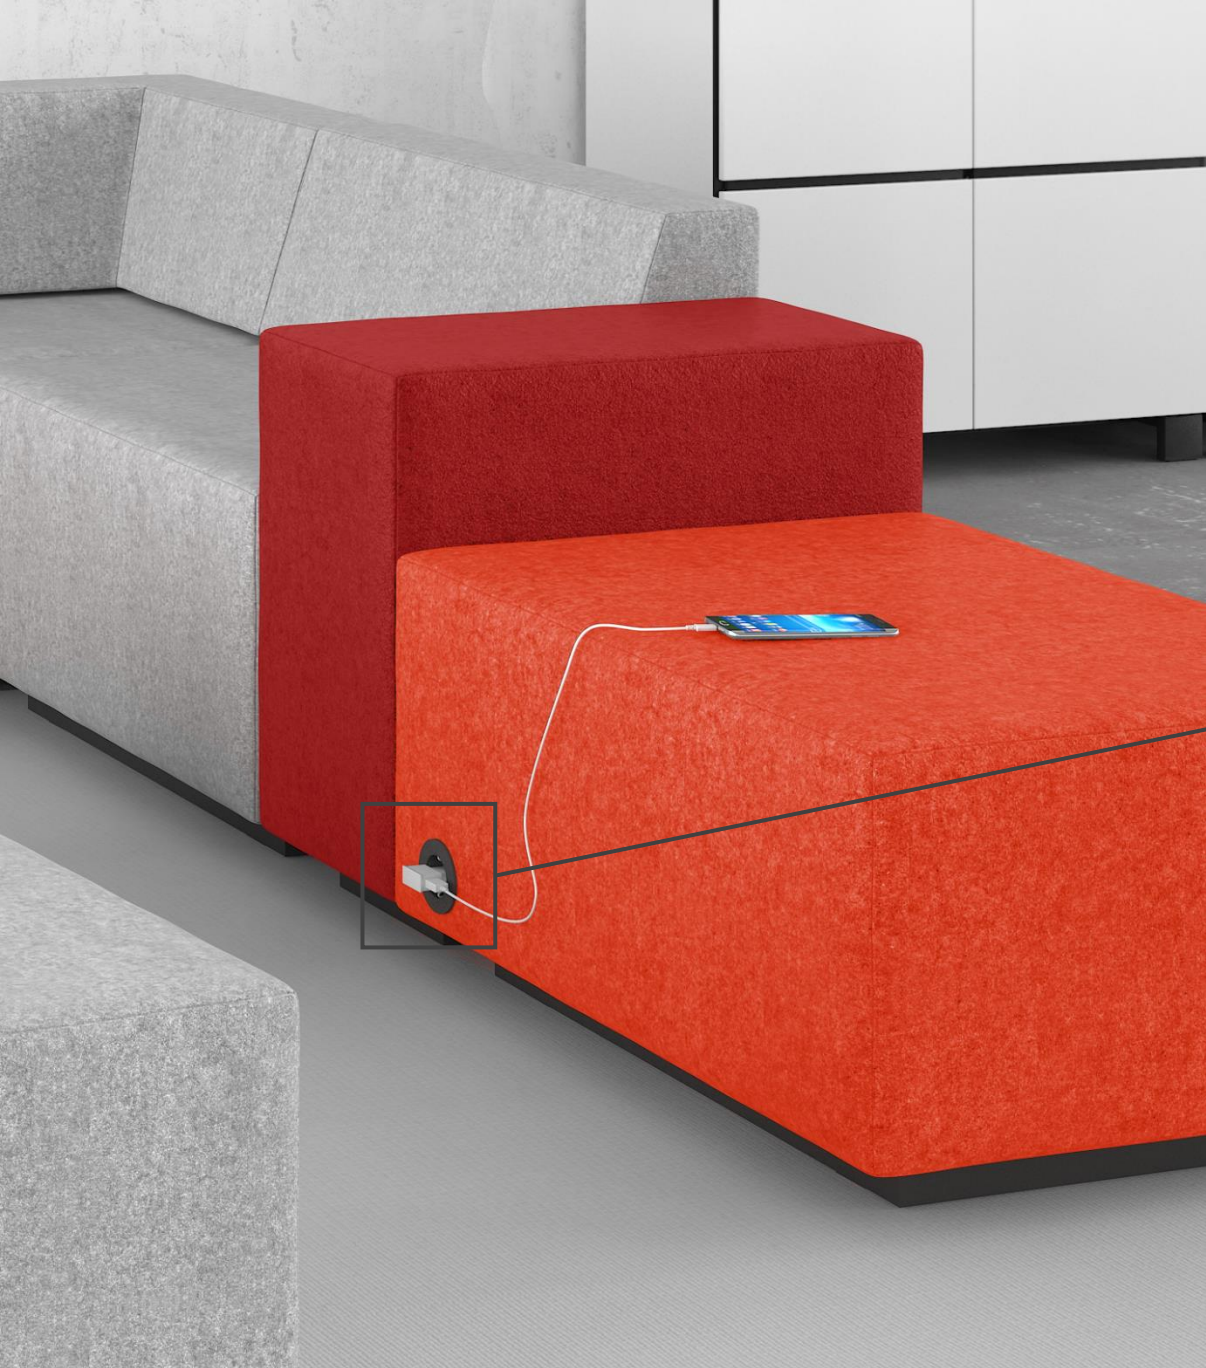

JAZZ Chill Out

LOUNGE SEATING

narbutas

JAZZ Chill Out

easily transformed pouf
system for lounge or waiting
area in your office

STRAND + HVASS

by Niels Hvass & Christina Strand

A modern design studio with classic values such as innovative and timeless design.

**Design and
shape
simplicity**

Upholstered with
fabric, leather look
or genuine leather

RANGE

Poufs

600x600,
H=400

800x600,
H=400

1200x600,
H=400

300x600,
H=570

Poufs with power socket on left / right hand side

800x600,
H=400

Poufs with backrest

800x600,
H=650

800x600,
H=650

800x600,
H=650

600x600,
H=650

Accessories