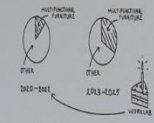

The growth of multinational furniture market