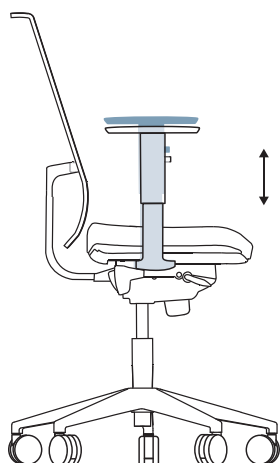

EVA.II task & executive chairs

Operating instructions

Fixed armrests
Height adjustable armrests
2D (two directions) adjustable armrests

Epron Synchro mechanism

Epron Plus mechanism

Epron Synchro mechanism

Backrest locked in 5 positions

Tilt tension adjustment

Seat height adjustment

Epron Plus mechanism

Backrest locked in 5 positions

Tilt tension adjustment

Seat height adjustment

General adjustments

Height-adjustable lumbar support

**2D and adjustable
armrests**

Height adjustment at armrest carrier

2D

Width adjustment at armrest carrier

General adjustments

Headrest (only for executive chairs)