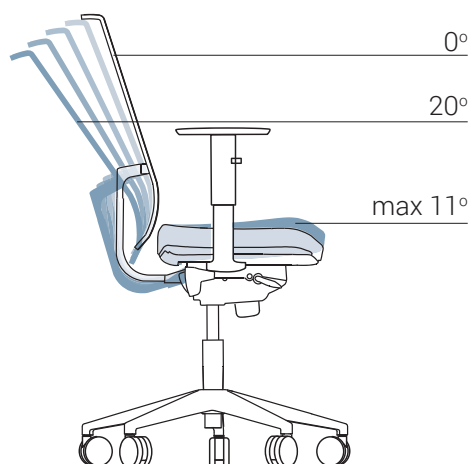

EVA.II task & executive chairs

Operating instructions

Fixed armrests
Height adjustable armrests
2D (two directions) adjustable armrests

Epron Synchro mechanism

Epron Plus mechanism

Epron Synchro mechanism

Backrest locked in 5 positions

Tilt tension adjustment

Seat height adjustment

Epron Plus mechanism

Backrest locked in 5 positions

Tilt tension adjustment

Seat height adjustment

General adjustments

Height-adjustable lumbar support

**2D and adjustable
armrests**

Height adjustment at armrest carrier

2D

Width adjustment at armrest carrier

General adjustments

Headrest (only for executive chairs)