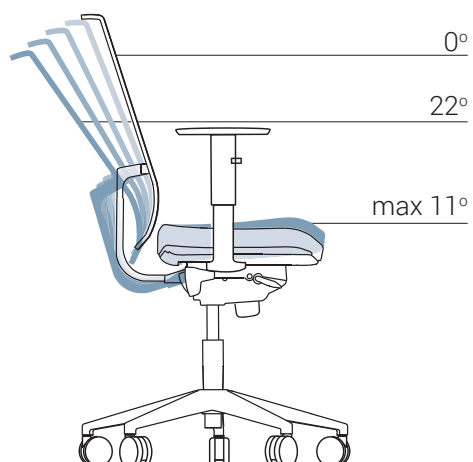

EVA.II task & executive chairs

Operating instructions

Fixed armrests
Height adjustable armrests
2D (two directions) adjustable armrests

Epron Synchro mechanism

Epron Plus mechanism

Epron Synchro mechanism

Backrest locked in 5 positions

Tilt tension adjustment

Seat height adjustment

Epron Plus mechanism

Backrest locked in 5 positions

Tilt tension adjustment

Seat height adjustment

General adjustments

Height-adjustable lumbar support

**2D and adjustable
armrests**

Height adjustment at armrest carrier

2D

Width adjustment at armrest carrier

General adjustments

Headrest (only for executive chairs)