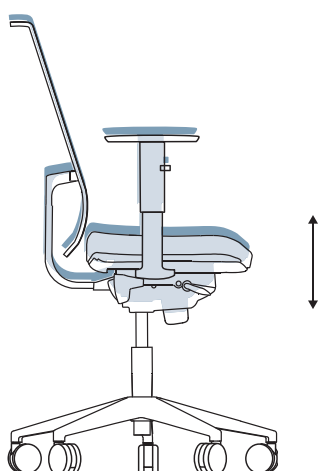

EVA.II task & executive chairs

Operating instructions

Fixed armrests
Height adjustable armrests
2D (two directions) adjustable armrests

Epron Synchro mechanism

Epron Plus mechanism

Epron Synchro mechanism

Backrest locked in 5 positions

Tilt tension adjustment

Seat height adjustment

Epron Plus mechanism

Backrest locked in 5 positions

Tilt tension adjustment

Seat height adjustment

General adjustments

Height-adjustable lumbar support

**2D and adjustable
armrests**

Height adjustment at armrest carrier

2D

Width adjustment at armrest carrier

General adjustments

Headrest (only for executive chairs)