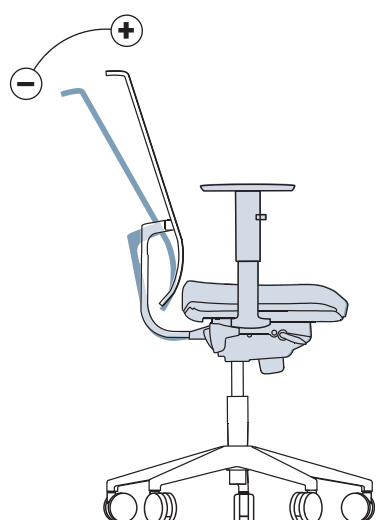

EVA.II task & executive chairs

Operating instructions

Fixed armrests
Height adjustable armrests
2D (two directions) adjustable armrests

Epron Synchro mechanism

Epron Plus mechanism

Epron Synchro mechanism

Backrest locked in 5 positions

Tilt tension adjustment

Seat height adjustment

Epron Plus mechanism

Backrest locked in 5 positions

Tilt tension adjustment

Seat height adjustment

General adjustments

Height-adjustable lumbar support

**2D and adjustable
armrests**

Height adjustment at armrest carrier

2D

Width adjustment at armrest carrier

General adjustments

Headrest (only for executive chairs)