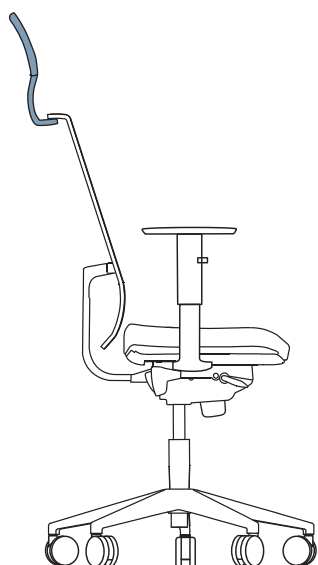

EVA.II task & executive chairs

Operating instructions

Fixed armrests
Height adjustable armrests
2D (two directions) adjustable armrests

Epron Synchro mechanism

Epron Plus mechanism

Epron Synchro mechanism

Backrest locked in 5 positions

Tilt tension adjustment

Seat height adjustment

Epron Plus mechanism

Backrest locked in 5 positions

Tilt tension adjustment

Seat height adjustment

General adjustments

Height-adjustable lumbar support

**2D and adjustable
armrests**

Height adjustment at armrest carrier

2D

Width adjustment at armrest carrier

General adjustments

Headrest (only for executive chairs)