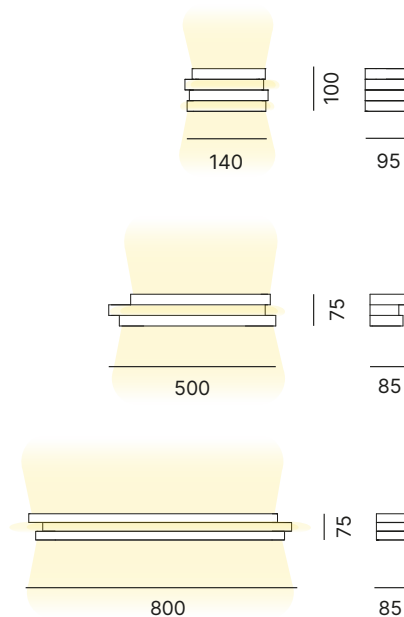

Wall lamp in powder coated aluminium.
 Matt methacrylate diffuser.
 Lampada a parete in alluminio verniciato. Diffusore in metacrilato opalino.

Escape Cube	Escape 50	Escape 80
8,7W LED	12,5W LED	22,6W LED
800 lm	1440 lm	2880 lm
220-240V	220-240V	220-240V
2700K	2700K	2700K
CRI80	CRI90	CRI90
T/fase	T/fase	T/fase

 MacAdam Step 3
 UGR₁₉

DESIGN LIGHTING

LAMP FINISH OPTIONS
 FINITURE LAMPADA

Matt White Gold Bronze Corten

Escape collection

ESCAPE PENDANT
 146