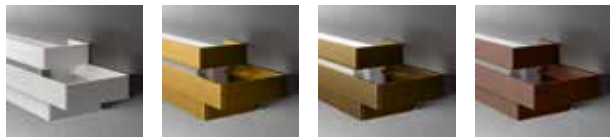

Wall lamp in powder coated aluminium.
 Matt methacrylate diffuser.
 Lampada a parete in alluminio verniciato. Diffusore in metacrilato opalino.

Escape Cube	Escape 50	Escape 80
8,7W LED	12,5W LED	22,6W LED
800 lm	1440 lm	2880 lm
220-240V	220-240V	220-240V
2700K	2700K	2700K
CRI80	CRI90	CRI90
T/fase	T/fase	T/fase

 MacAdam Step 3
 UGR₁₉

DESIGN LIGHTING

LAMP FINISH OPTIONS
 FINITURE LAMPADA

Matt White Gold Bronze Corten

Escape collection

ESCAPE PENDANT
 146