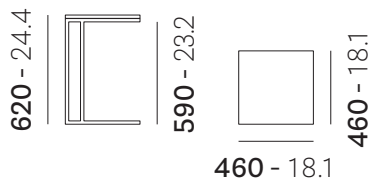

# Side Table

PEDRALI®

TST\_45X45

DESIGN  
Pedrali R&D

100%  
MADE IN  
ITALY

mm - in

mc 0,189  
ft<sup>3</sup> 6.6

kg 6,8  
lb 15

**EN:** Side Table is versatile low table with an informal style, thought to be a smart supporter or work counter and designed also to be leaned upon the sofa armrest. Coffee table with steel tube 20x20mm frame and solid laminate top.