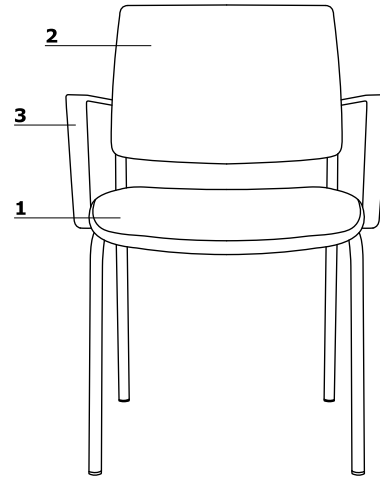

Technical specification

- 1 **Seat** - upholstered
- 2 **Backrest** - mesh in Runner colours
- 3 **OPTION WITH EXTRA CHARGE** - armrest, polyurethane, colour: black

- max. load 120 kg

Dimensions (mm)

Bases

1 Base GY4N:

- 4 - legged, metal, colour: black semi-matt, powder coated
- **stacked** - max. 4 pieces
- **OPTION WITH EXTRA CHARGE** - 4-legged, metal, chrome

2 Base GY4NK:

- 4 - legged, metal, colour: black semi-matt, powder coated
- **OPTION WITH EXTRA CHARGE** - 4-legged, metal, chrome
- Castors - for soft floors, colour: black; **OPTION WITH EXTRA CHARGE** - for hard floors, colour: black