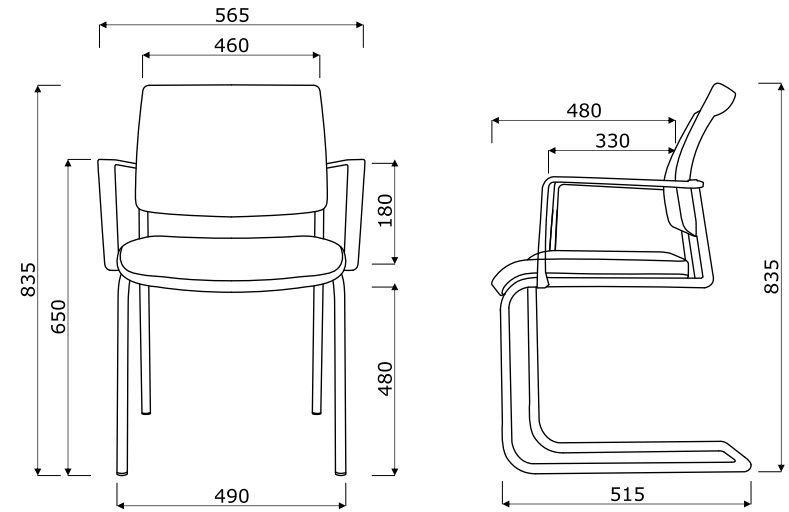

Technical specification

- 1 **Seat** - upholstered
- 2 **Backrest** - mesh in Runner colours
- 3 **OPTION WITH EXTRA CHARGE** - armrest, polyurethane, colour: black

- max. load 120 kg

Dimensions (mm)

Bases