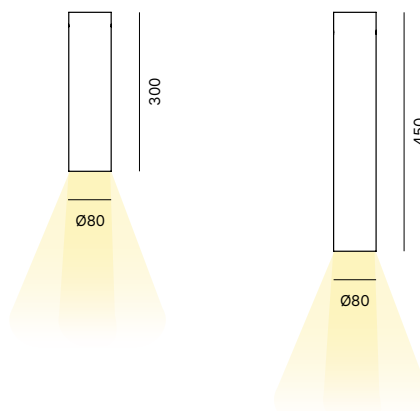

Ceiling lamp

TUBE

Ceiling lamp in powder coated aluminium.
Lampada a soffitto in alluminio verniciato.

6,3W LED
220-240V
2700K
CRI90
T/fase | DALI/Push dimm

CE IP20   880lm  MacAdam Step 3 UGR₁₉

DESIGN LIGHTING